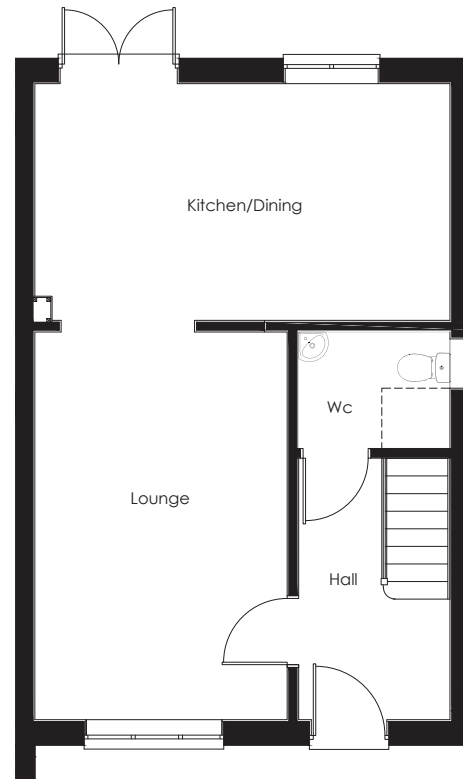

THE ANDESINE

A 3 BEDROOM HOME

GROUND FLOOR

LOUNGE	4996 x 3250	16'4" x 10'7"
KITCHEN/DINING	5348 x 3050	17'6" x 10'0"
WC	1948 x 1500	6'4" x 4'11"

FIRST FLOOR

BEDROOM 1	3269 x 3220 (MIN)	10'8" x 10'6" (MIN)
BEDROOM 2	2710 x 2670	8'10" x 8'9"
BEDROOM 3	2885 x 2552	9'5" x 8'4"