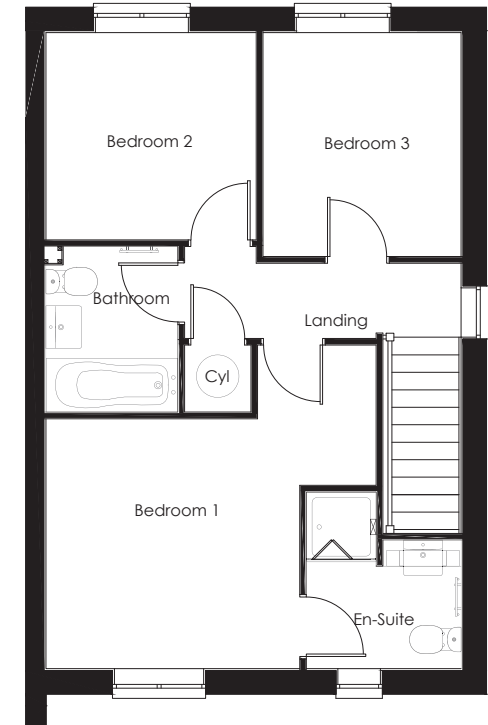

THE ANDESINE

A 3 BEDROOM HOME

GROUND FLOOR

LOUNGE	4996 x 3250	16'4" x 10'7"
KITCHEN/DINING	5348 x 3050	17'6" x 10'0"
WC	1948 x 1500	6'4" x 4'11"

FIRST FLOOR

BEDROOM 1	3269 x 3220 (MIN)	10'8" x 10'6" (MIN)
BEDROOM 2	2710 x 2670	8'10" x 8'9"
BEDROOM 3	2885 x 2552	9'5" x 8'4"