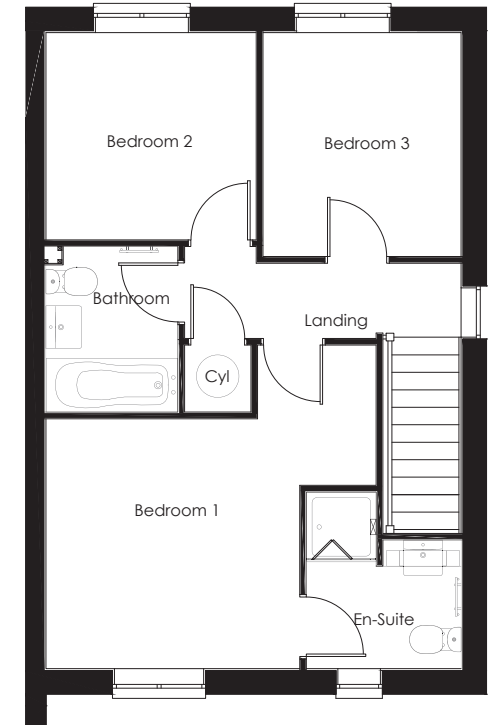

THE ANDESINE

A 3 BEDROOM HOME

GROUND FLOOR

LOUNGE	4996 x 3250	16'4" x 10'7"
KITCHEN/DINING	5348 x 3050	17'6" x 10'0"
WC	1948 x 1500	6'4" x 4'11"

FIRST FLOOR

BEDROOM 1	3269 x 3220 (MIN)	10'8" x 10'6" (MIN)
BEDROOM 2	2710 x 2670	8'10" x 8'9"
BEDROOM 3	2885 x 2552	9'5" x 8'4"