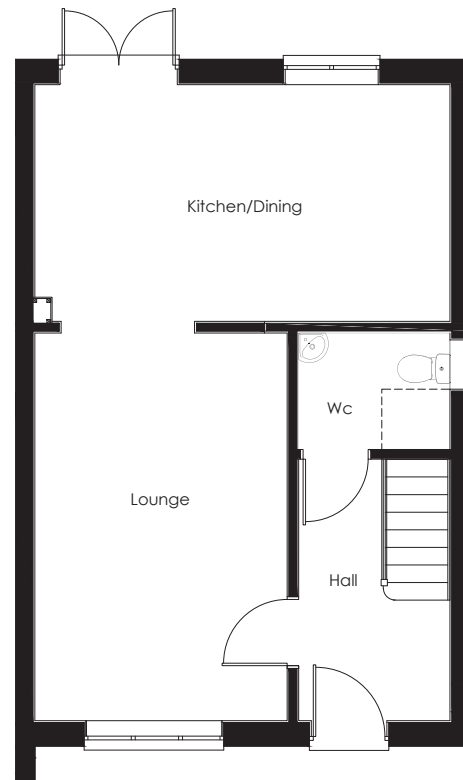

THE ANDESINE

A 3 BEDROOM HOME

GROUND FLOOR

LOUNGE	4996 x 3250	16'4" x 10'7"
KITCHEN/DINING	5348 x 3050	17'6" x 10'0"
WC	1948 x 1500	6'4" x 4'11"

FIRST FLOOR

BEDROOM 1	3269 x 3220 (MIN)	10'8" x 10'6" (MIN)
BEDROOM 2	2710 x 2670	8'10" x 8'9"
BEDROOM 3	2885 x 2552	9'5" x 8'4"